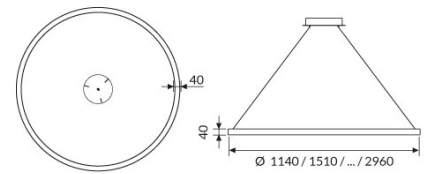

ONE RING PG

Decorative technical element with various diameters, direct emission. UGR<22

| CODE |  | FLUX | SIZE | CERTIFICATIONS |
|----------|---|--------|-------|---|
| 17PG39K4 | 39W 4000K | 4173lm | 790mm |      |