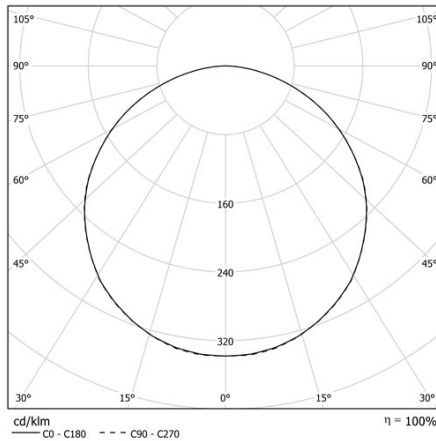

ONE RING PG

Decorative technical element with various diameters, direct emission. UGR<22

| CODE |  | FLUX | SIZE | CERTIFICATIONS |
|----------|---|--------|-------|---|
| 17PG39K4 | 39W 4000K | 4173lm | 790mm |      |

Optics

Methacrylate satin diffuser for soft diffusion with UGR<22

Body

Manufactured from extruded aluminum with epoxy powder coating.

Specifications

CRI>90
McAdams 3
Life Time: L80/B10 >50.000h
5 years complete warranty
Eye safety: RG0/RG1 in accordance with EN62471:2009